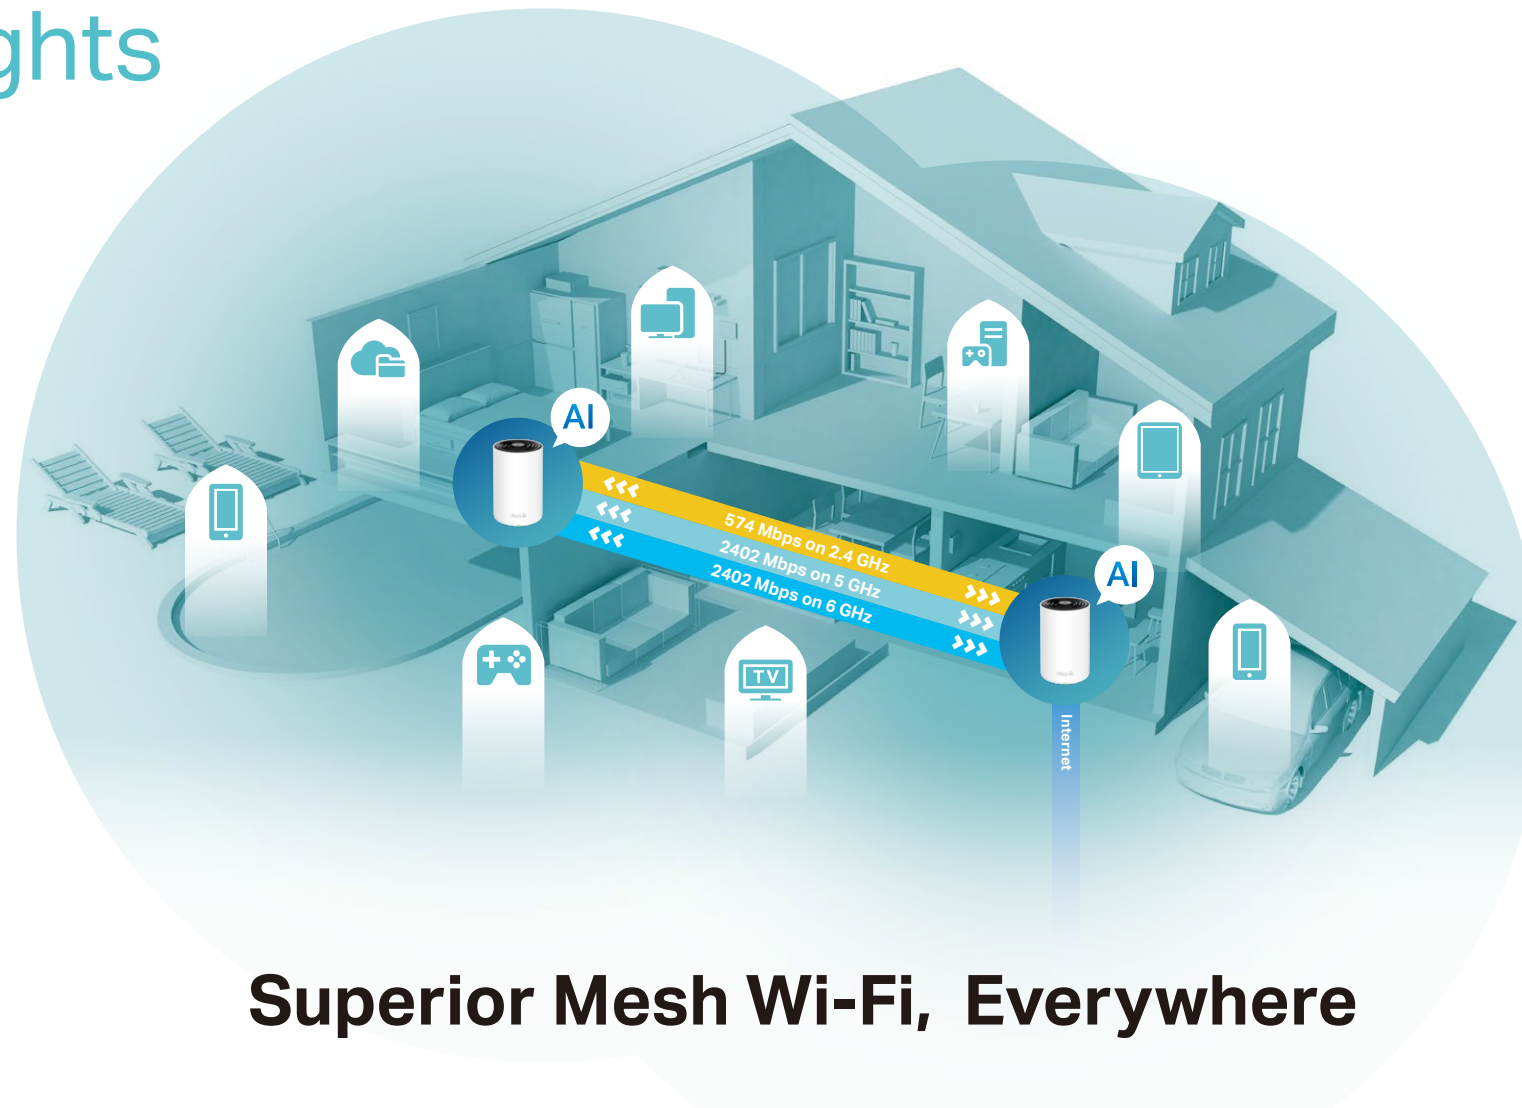

deco™

Superior Mesh Wi-Fi,  
Everywhere

Wi-Fi 6

HomeShield

## AXE5400

Tri-Band Mesh Wi-Fi 6E System

Includes latest  
6 GHz Wi-Fi band

Deco XE75

tp-link

# Wi-Fi 6E

## Superior Mesh Wi-Fi, Everywhere